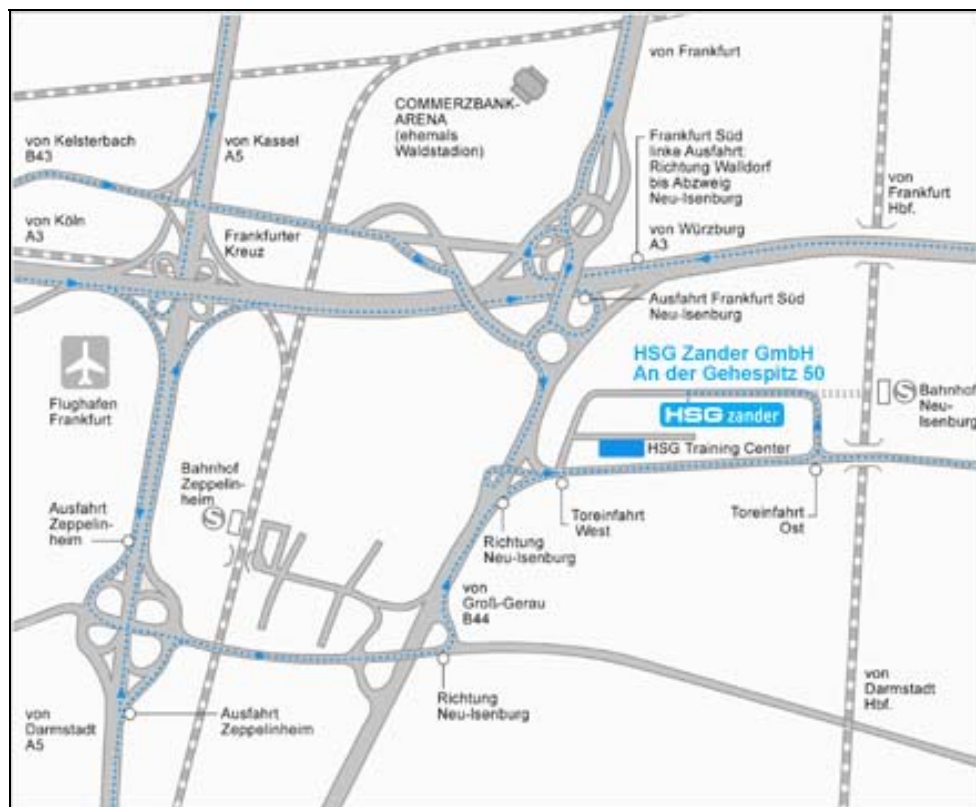

Visiting us by car

A3 - From Würzburg: exit "Frankfurt Süd", then left exit towards "Walldorf", B44 trunk road to junction "Neu-Isenburg".

A3 - From Cologne: exit "Frankfurt Süd", then towards Neu-Isenburg.

A5 - Exit "Zeppelinheim", B44 trunk road to junction "Neu-Isenburg".

Visiting us by train

To Frankfurt Main Station or Frankfurt Airport. Then by taxi to HSG Zander (An der Gehespitz 50)

or by suburban trains S3 (towards Darmstadt Hbf.) or S4 (towards Langen) to "Neu-Isenburg Bahnhof".

Visiting us by plane

From Frankfurt Airport by taxi (costs approx. €20.00)

or from Frankfurt Airport long-distance railway station by bus 651 towards Obertshausen, stop "Neu-Isenburg/ Gehespitz" or "Neu-Isenburg /Bahnhof Westseite".